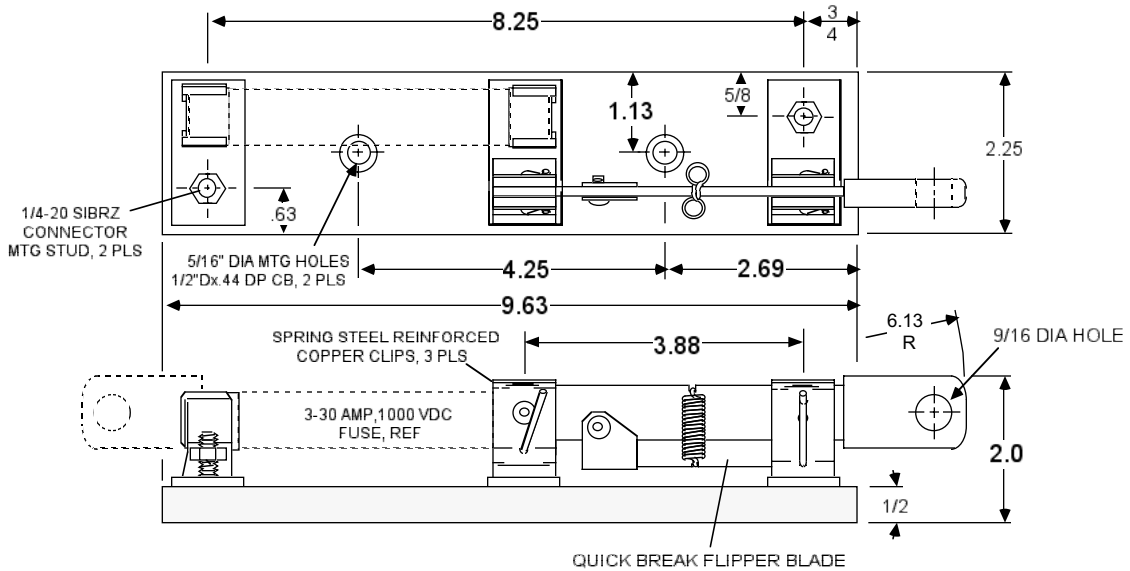

30-200 AMP 1000 VOLT DC FUSIBLE KNIFE SWITCHES

DIMENSIONS IN INCHES

30 AMP 1000 VDC FUSIBLE KNIFE SWITCH

ASSY NO. 890395

200 AMP 1000 VDC FUSIBLE KNIFE SWITCH

ASSY NO. 890402

POWERSWITCH, INC

TROY, MO 63379, 1-800-526-6740