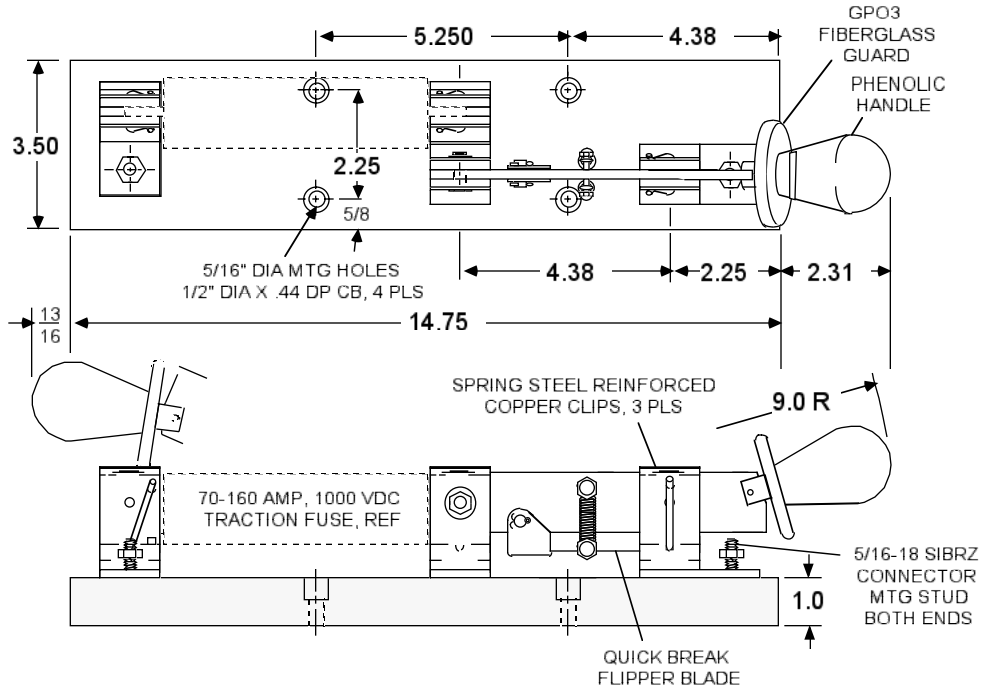

30-200 AMP 1000 VOLT DC FUSIBLE KNIFE SWITCHES

DIMENSIONS IN INCHES

30 AMP 1000 VDC FUSIBLE KNIFE SWITCH

ASSY NO. 890395

200 AMP 1000 VDC FUSIBLE KNIFE SWITCH

ASSY NO. 890402

POWERSWITCH, INC

TROY, MO 63379, 1-800-526-6740