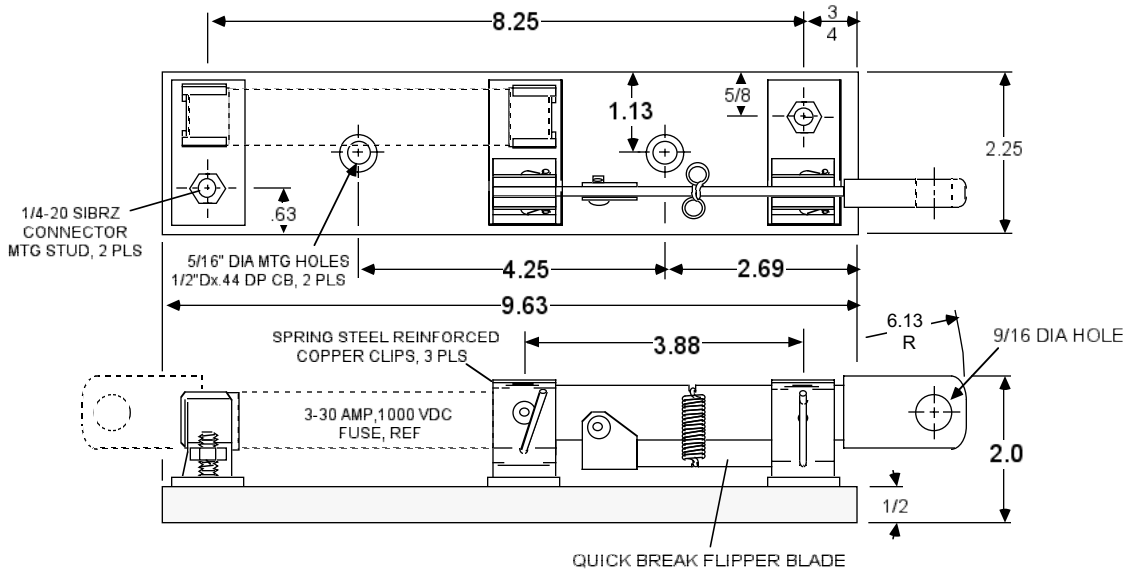

30-200 AMP 1000 VOLT DC FUSIBLE KNIFE SWITCHES

DIMENSIONS IN INCHES

30 AMP 1000 VDC FUSIBLE KNIFE SWITCH

ASSY NO. 890395

200 AMP 1000 VDC FUSIBLE KNIFE SWITCH

ASSY NO. 890402

POWERSWITCH, INC

TROY, MO 63379, 1-800-526-6740