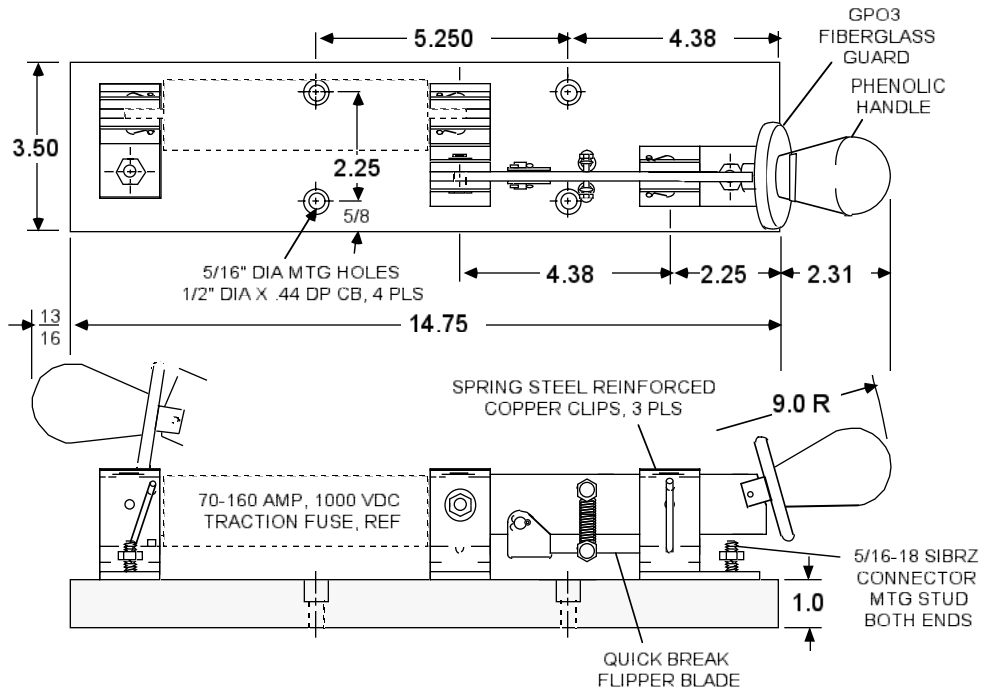

30-200 AMP 1000 VOLT DC FUSIBLE KNIFE SWITCHES

DIMENSIONS IN INCHES

30 AMP 1000 VDC FUSIBLE KNIFE SWITCH

ASSY NO. 890395

200 AMP 1000 VDC FUSIBLE KNIFE SWITCH

ASSY NO. 890402

POWERSWITCH, INC

TROY, MO 63379, 1-800-526-6740