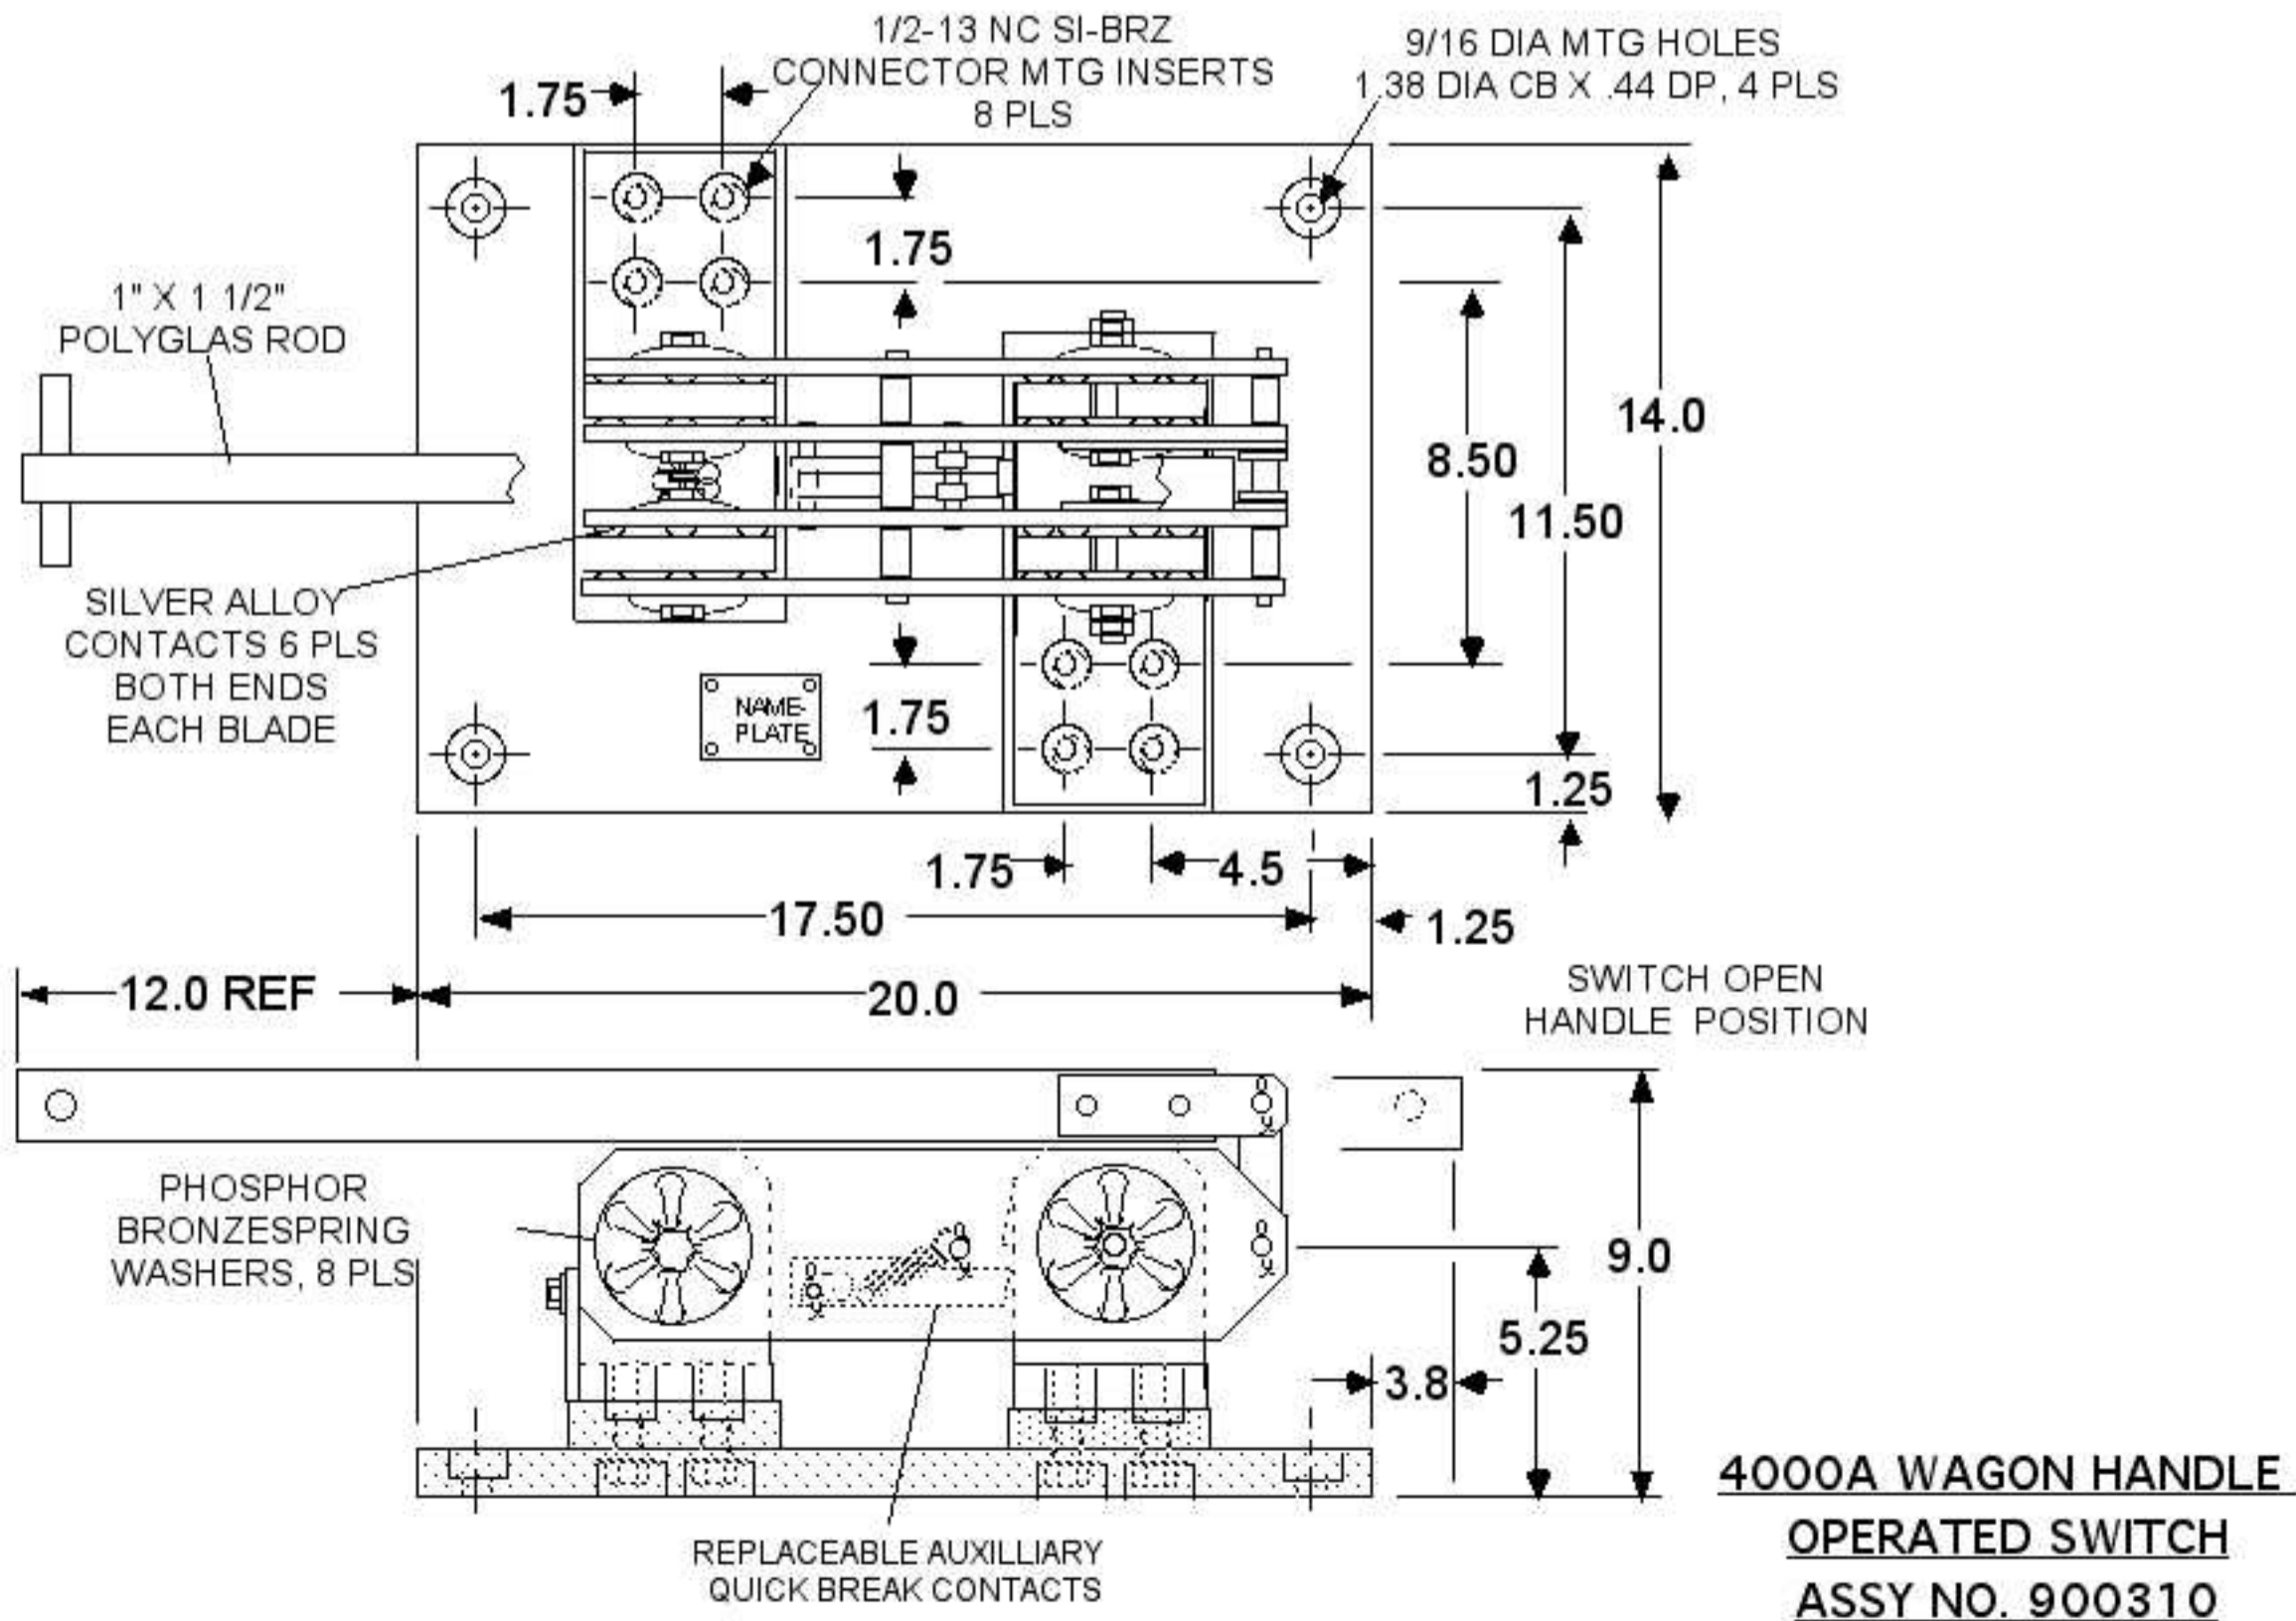

# TYPE SB 1000 VDC TRACTION POWER DISCONNECTS

## DIMENSIONS IN INCHES

**POWERSWITCH, INC**

TROY, MO 63379, 1-800-526-6740