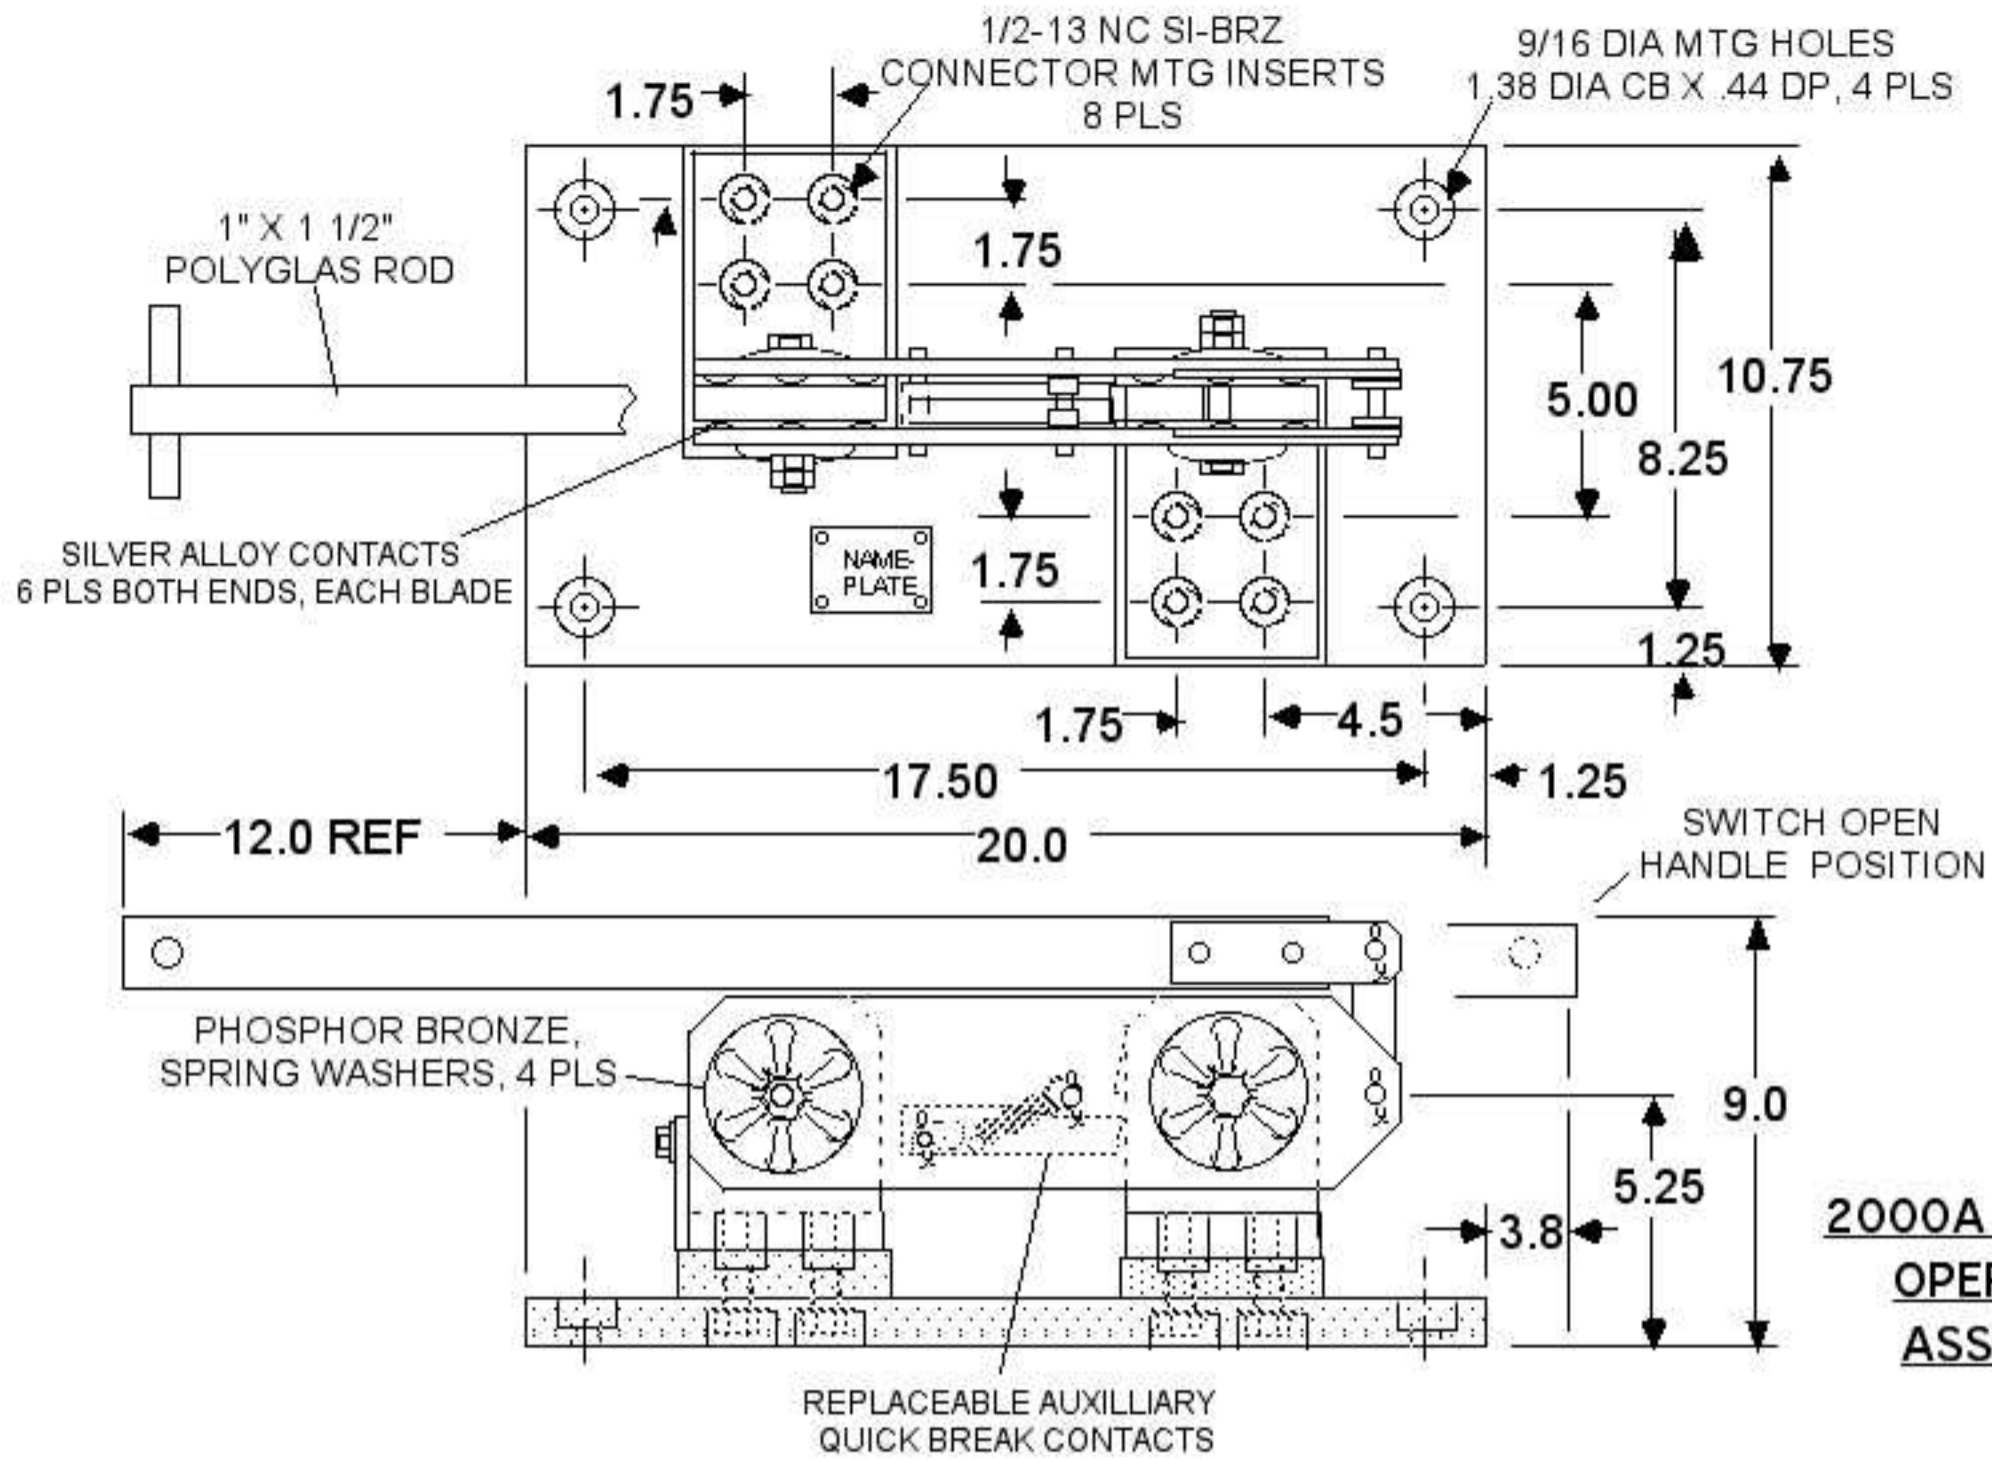

# TYPE SB 1000 VDC TRACTION POWER DISCONNECTS

## DIMENSIONS IN INCHES

**POWERSWITCH, INC**

TROY, MO 63379, 1-800-526-6740