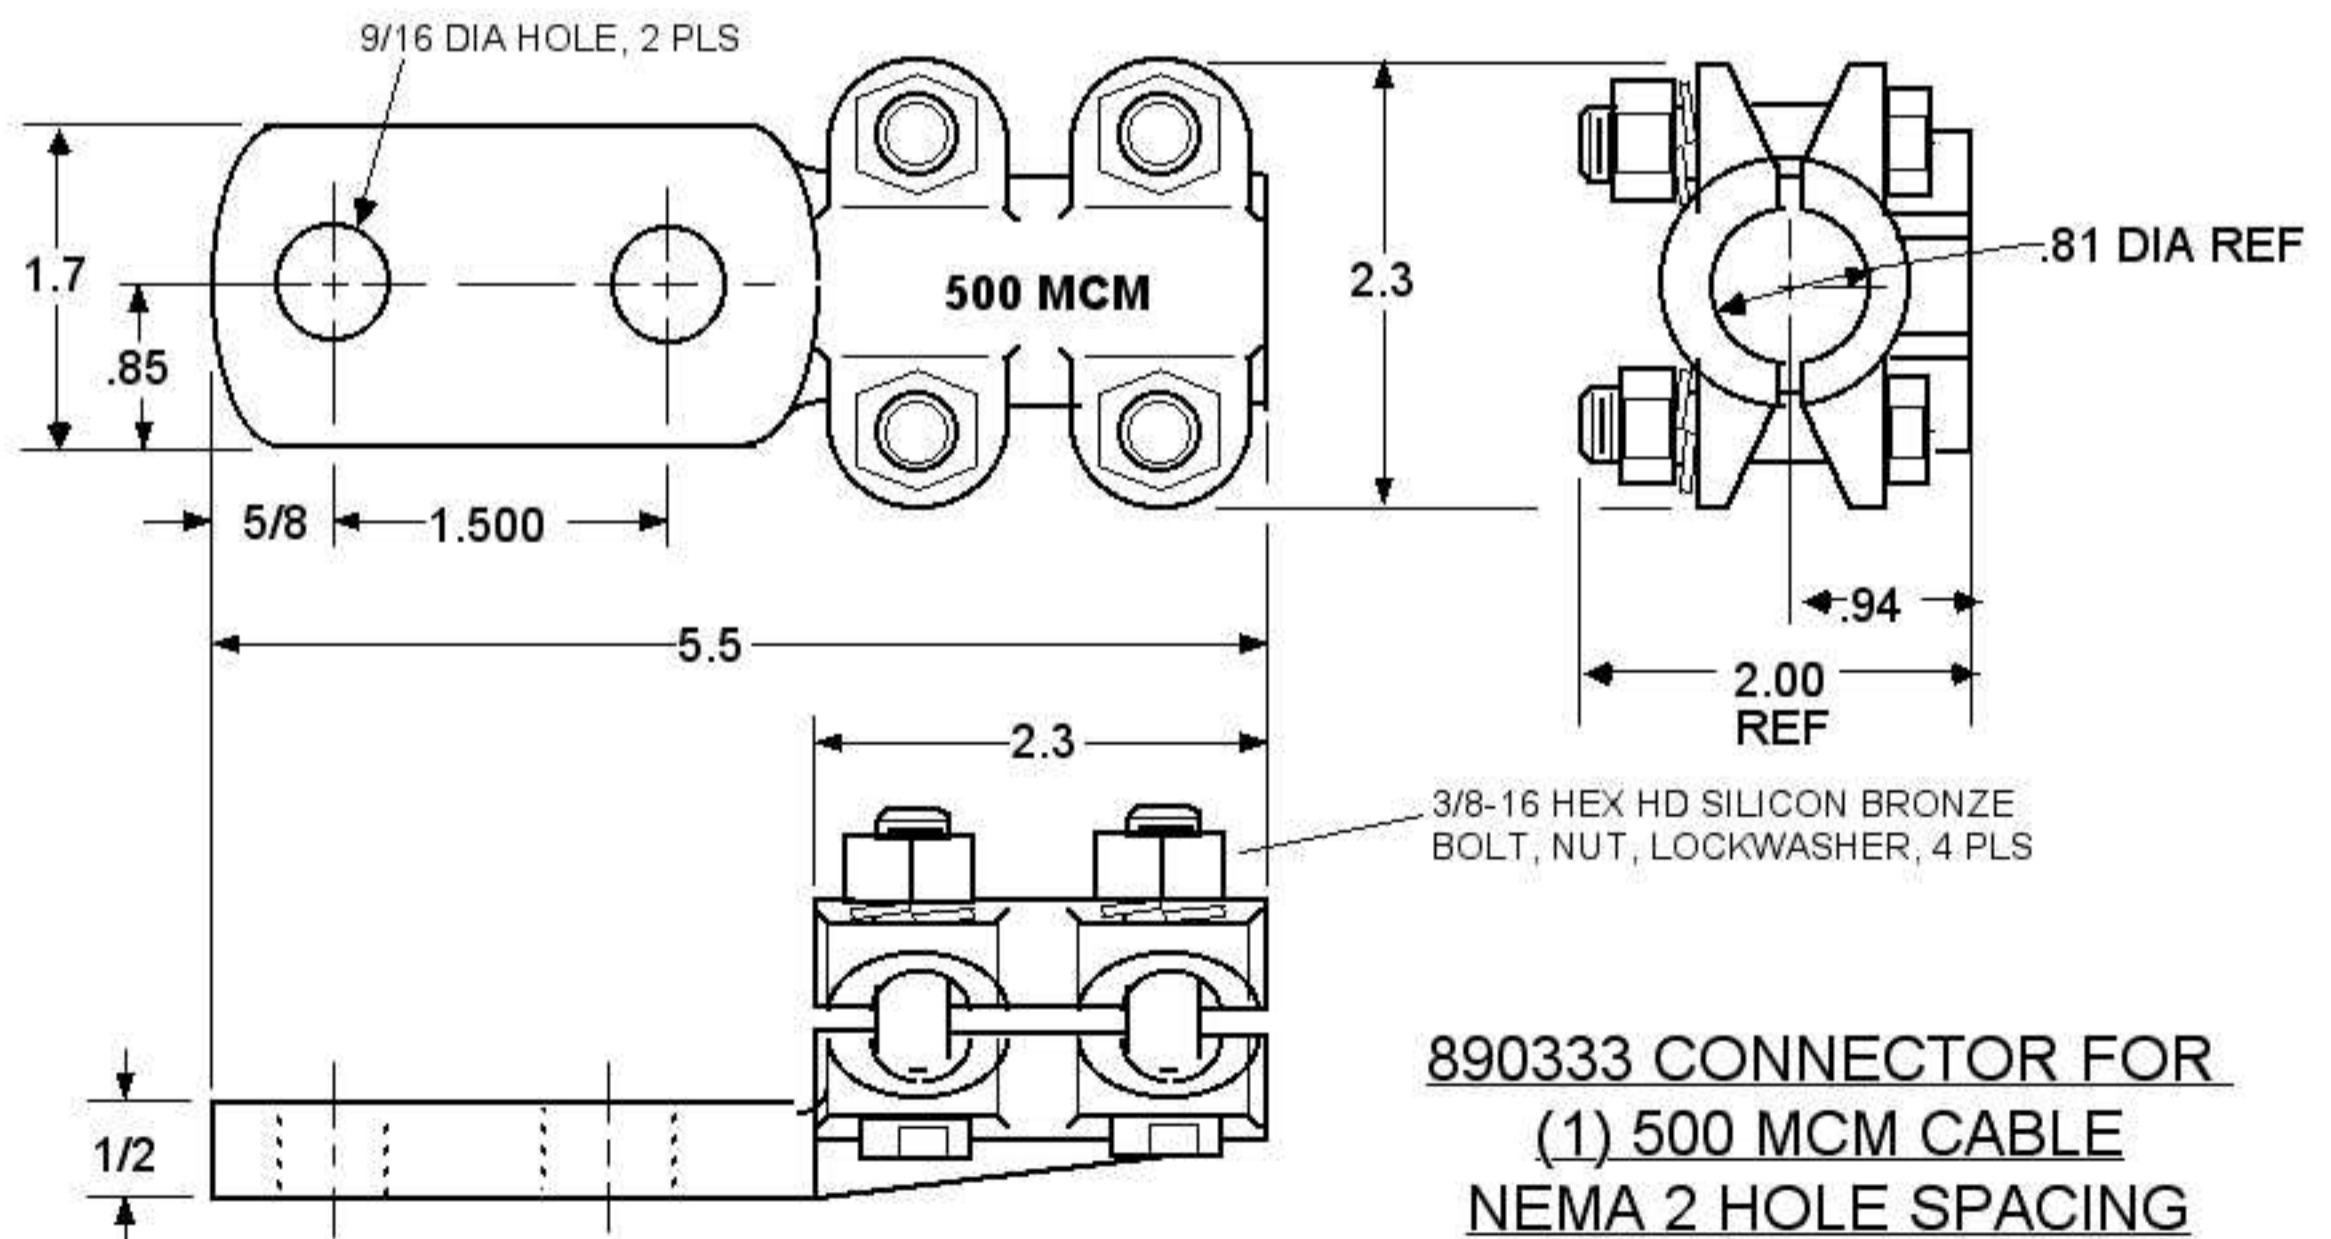

CLAMP TYPE CABLE CONNECTORS

MATERIAL: COPPER ALLOY SAND CASTING
DIMENSIONS ARE IN INCHES

POWERSWITCH, INC

TROY, MO 63379, 1-800-526-6740