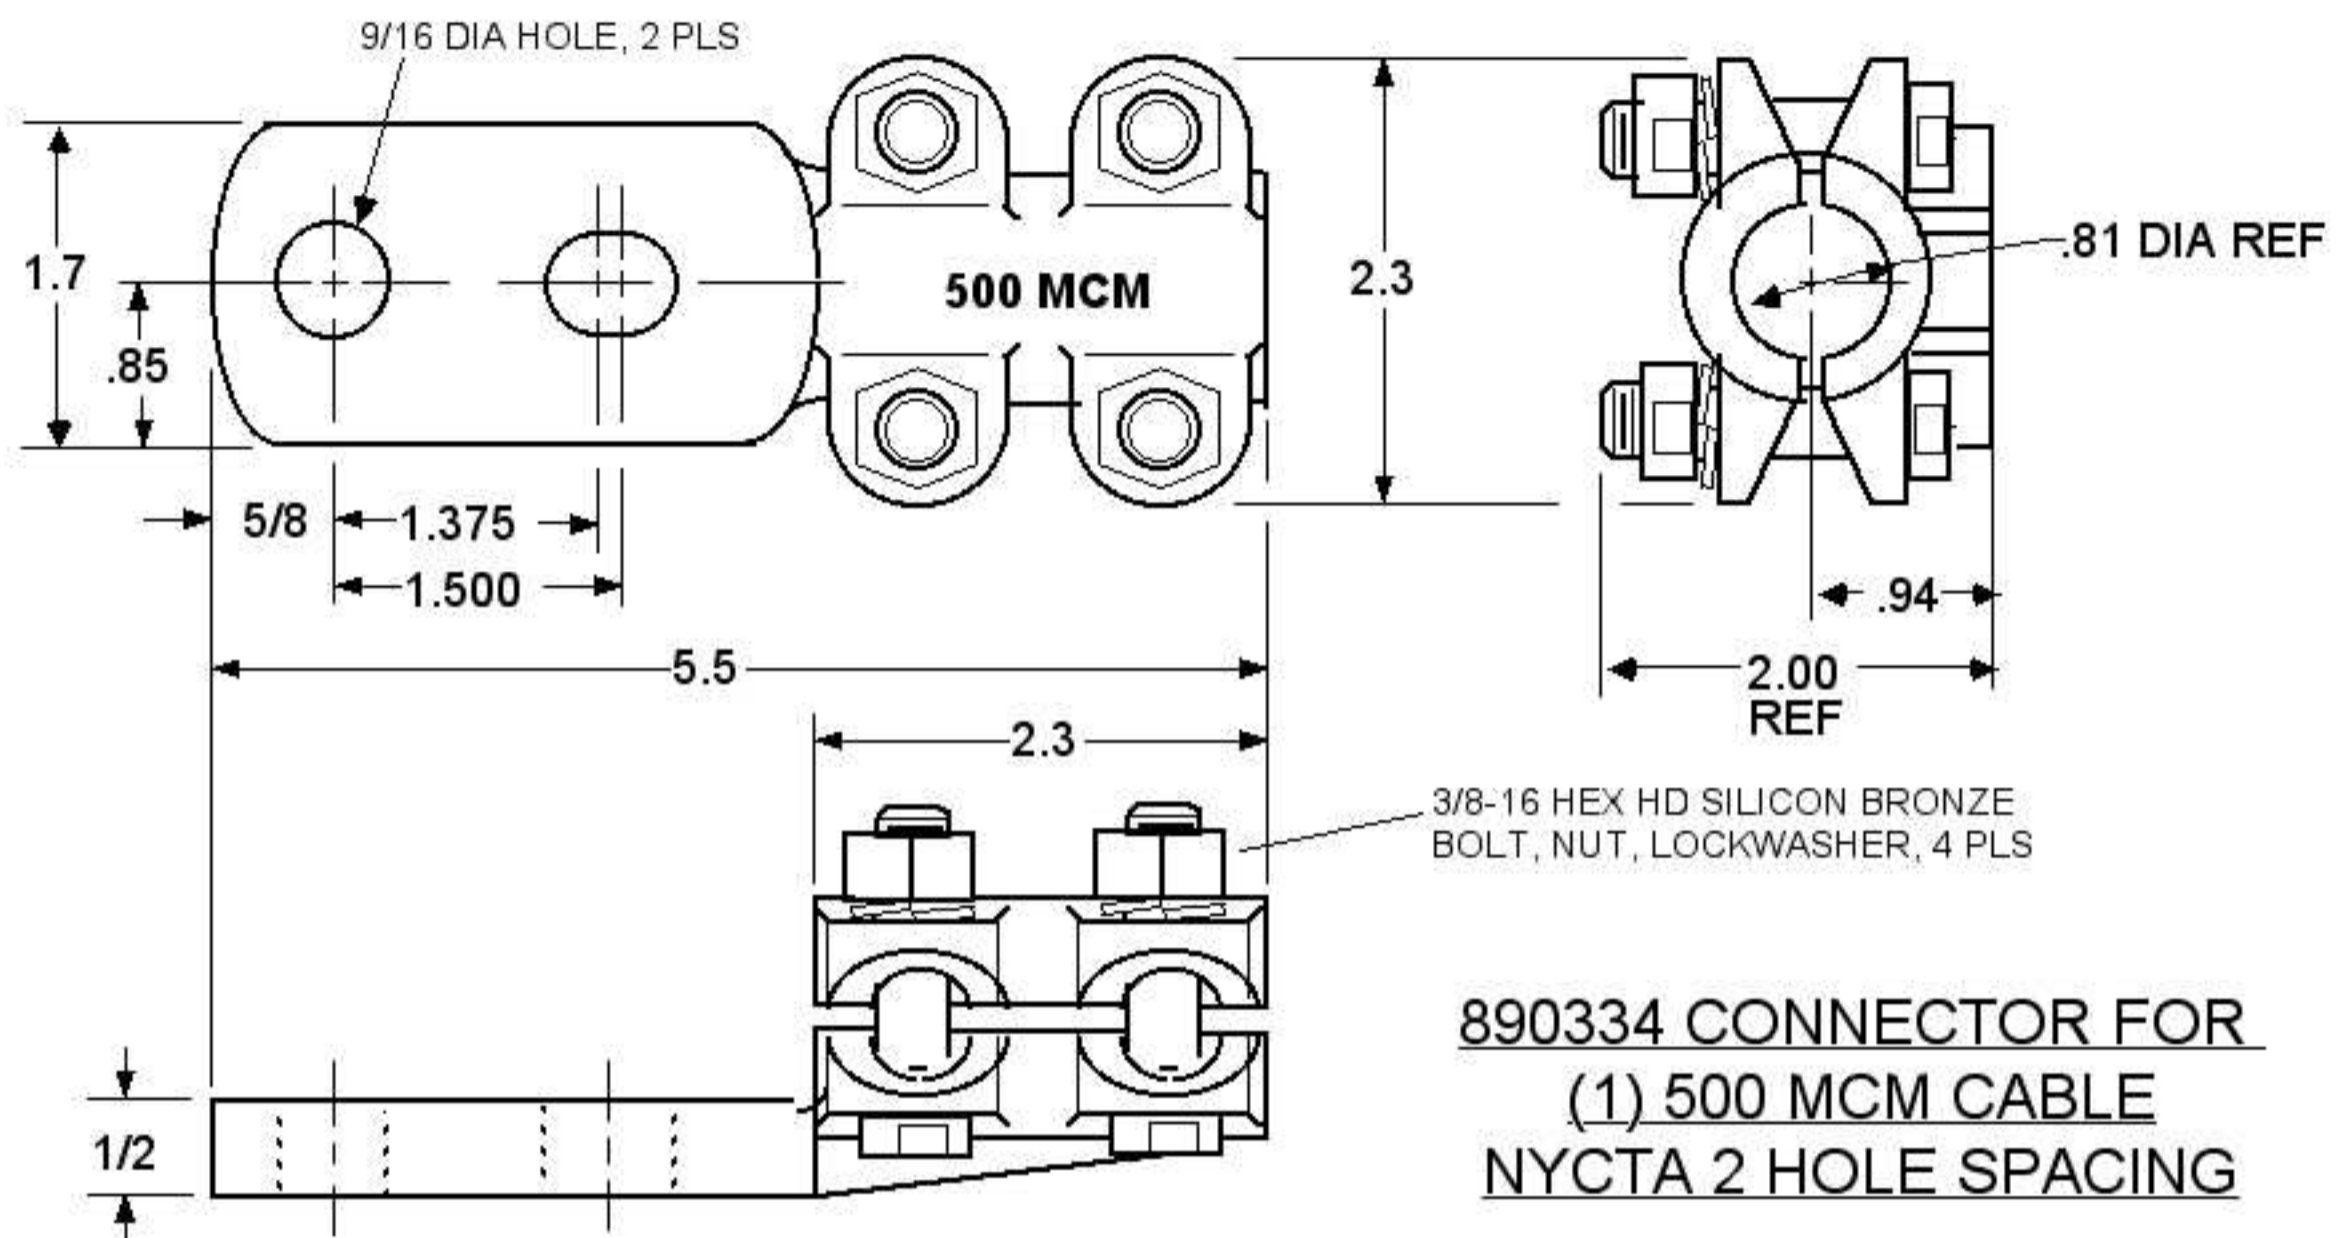

CLAMP TYPE CABLE CONNECTORS

MATERIAL: COPPER ALLOY SAND CASTING
DIMENSIONS ARE IN INCHES

POWERSWITCH, INC

TROY, MO 63379, 1-800-526-6740