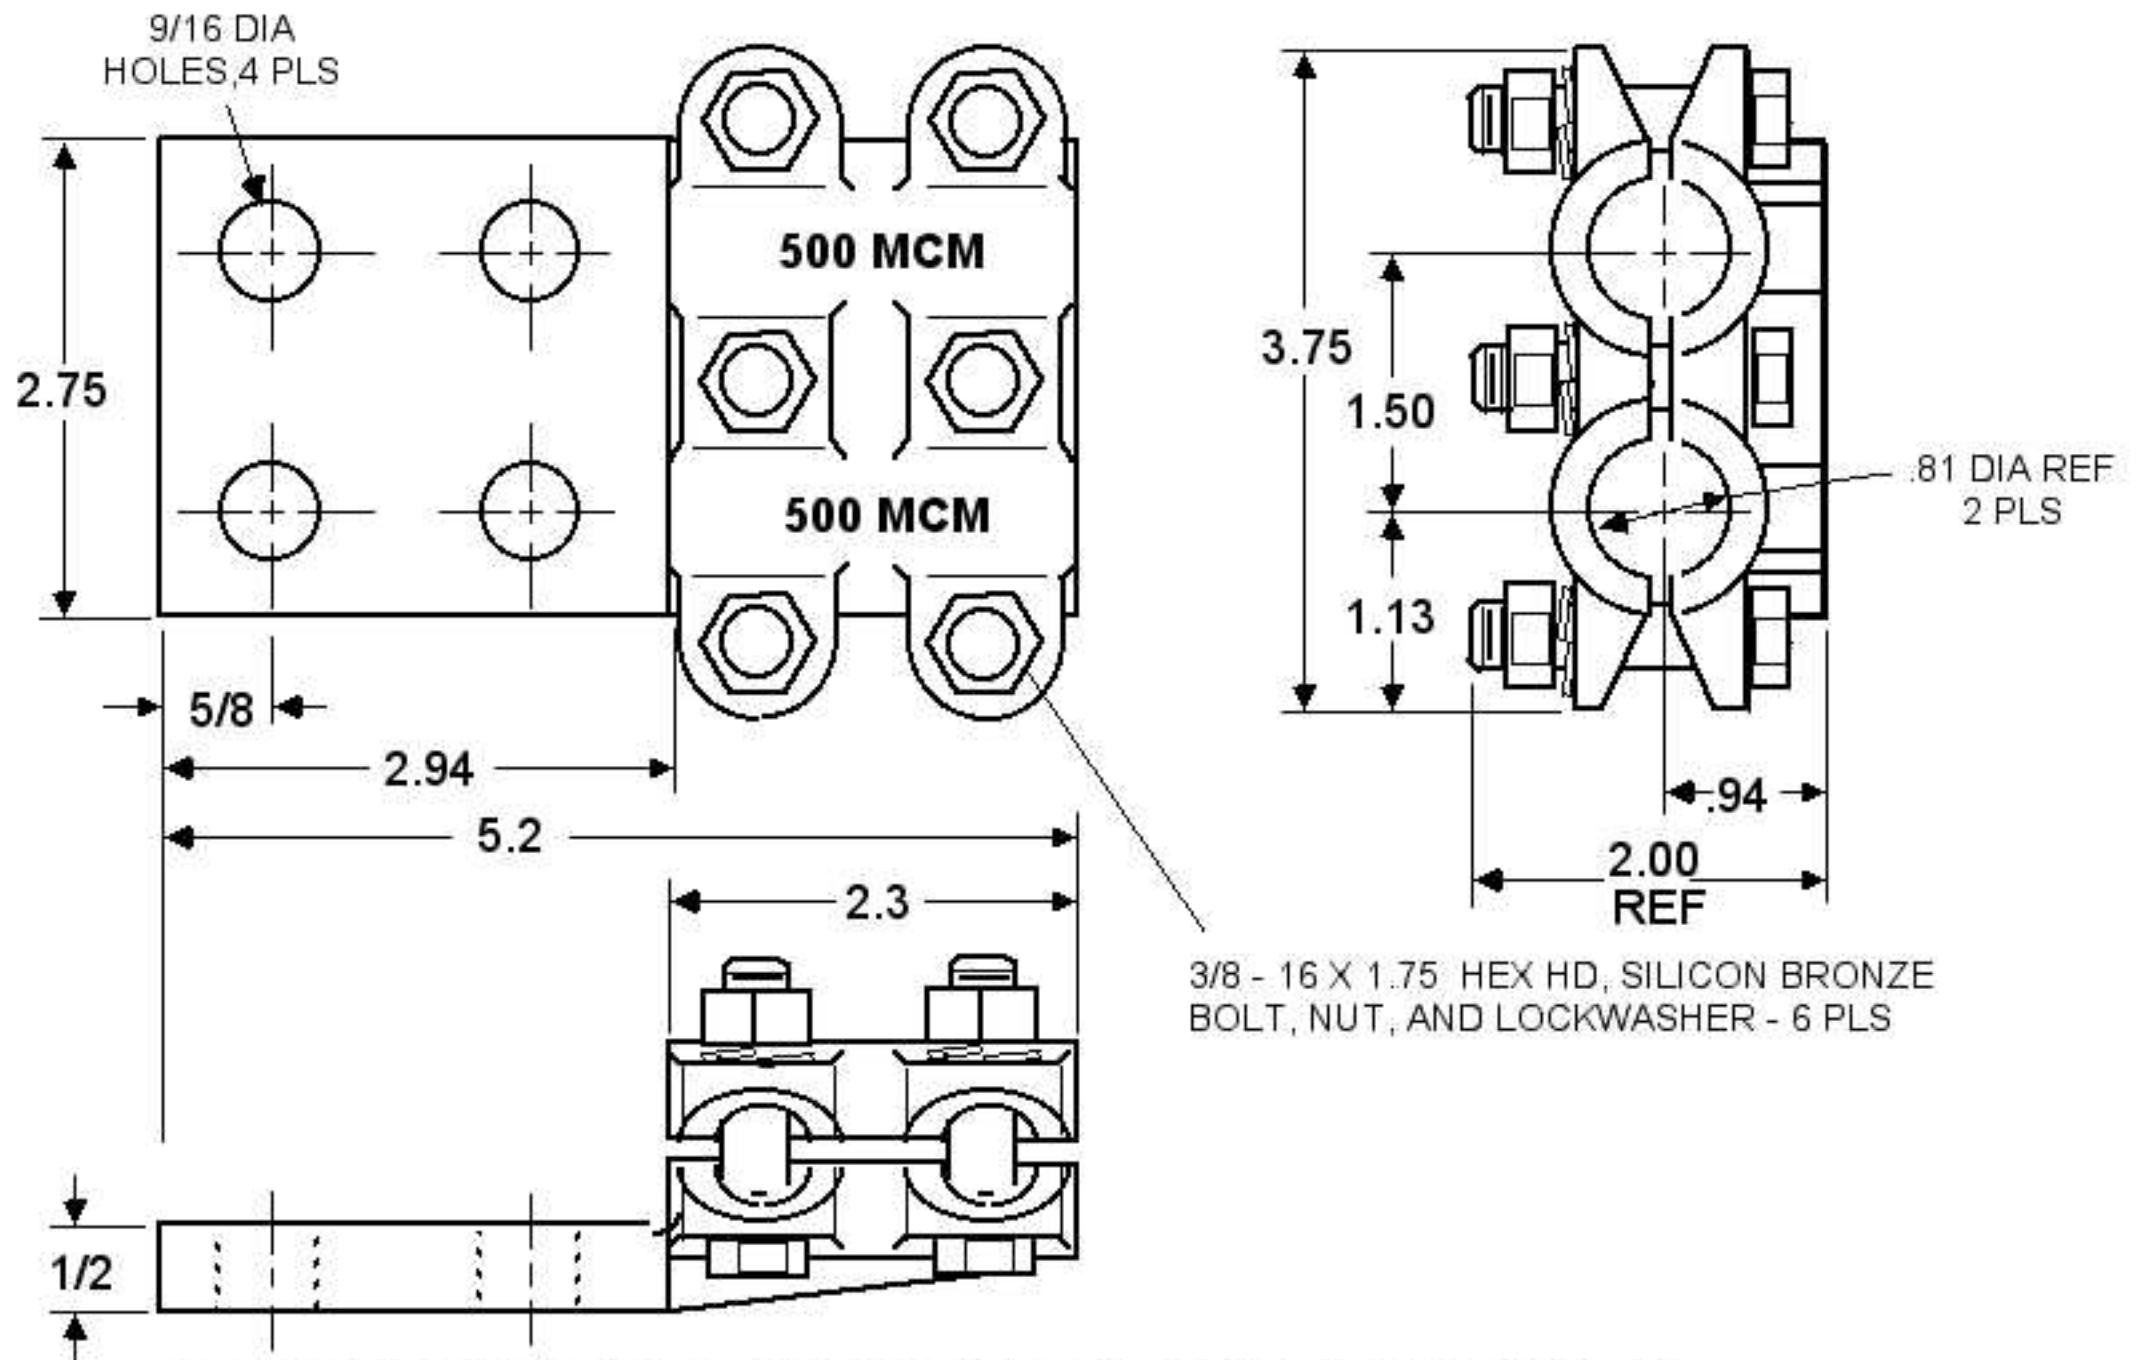

CLAMP TYPE CABLE CONNECTORS

MATERIAL: COPPER ALLOY SAND
CASTING DIMENSIONS ARE IN INCHES

CONNECTOR FOR (2) 500 MCM CABLES 1.5" X 1.5"
4 HOLE SPACING -- NO. 900908
1.75" X 1.75" NEMA
4 HOLE SPACING -- NO. 900909

CONNECTOR FOR (3) 500 MCM
CABLES ASSY NO. 900930

POWERSWITCH, INC

TROY, MO 63379, 1-800-526-6740