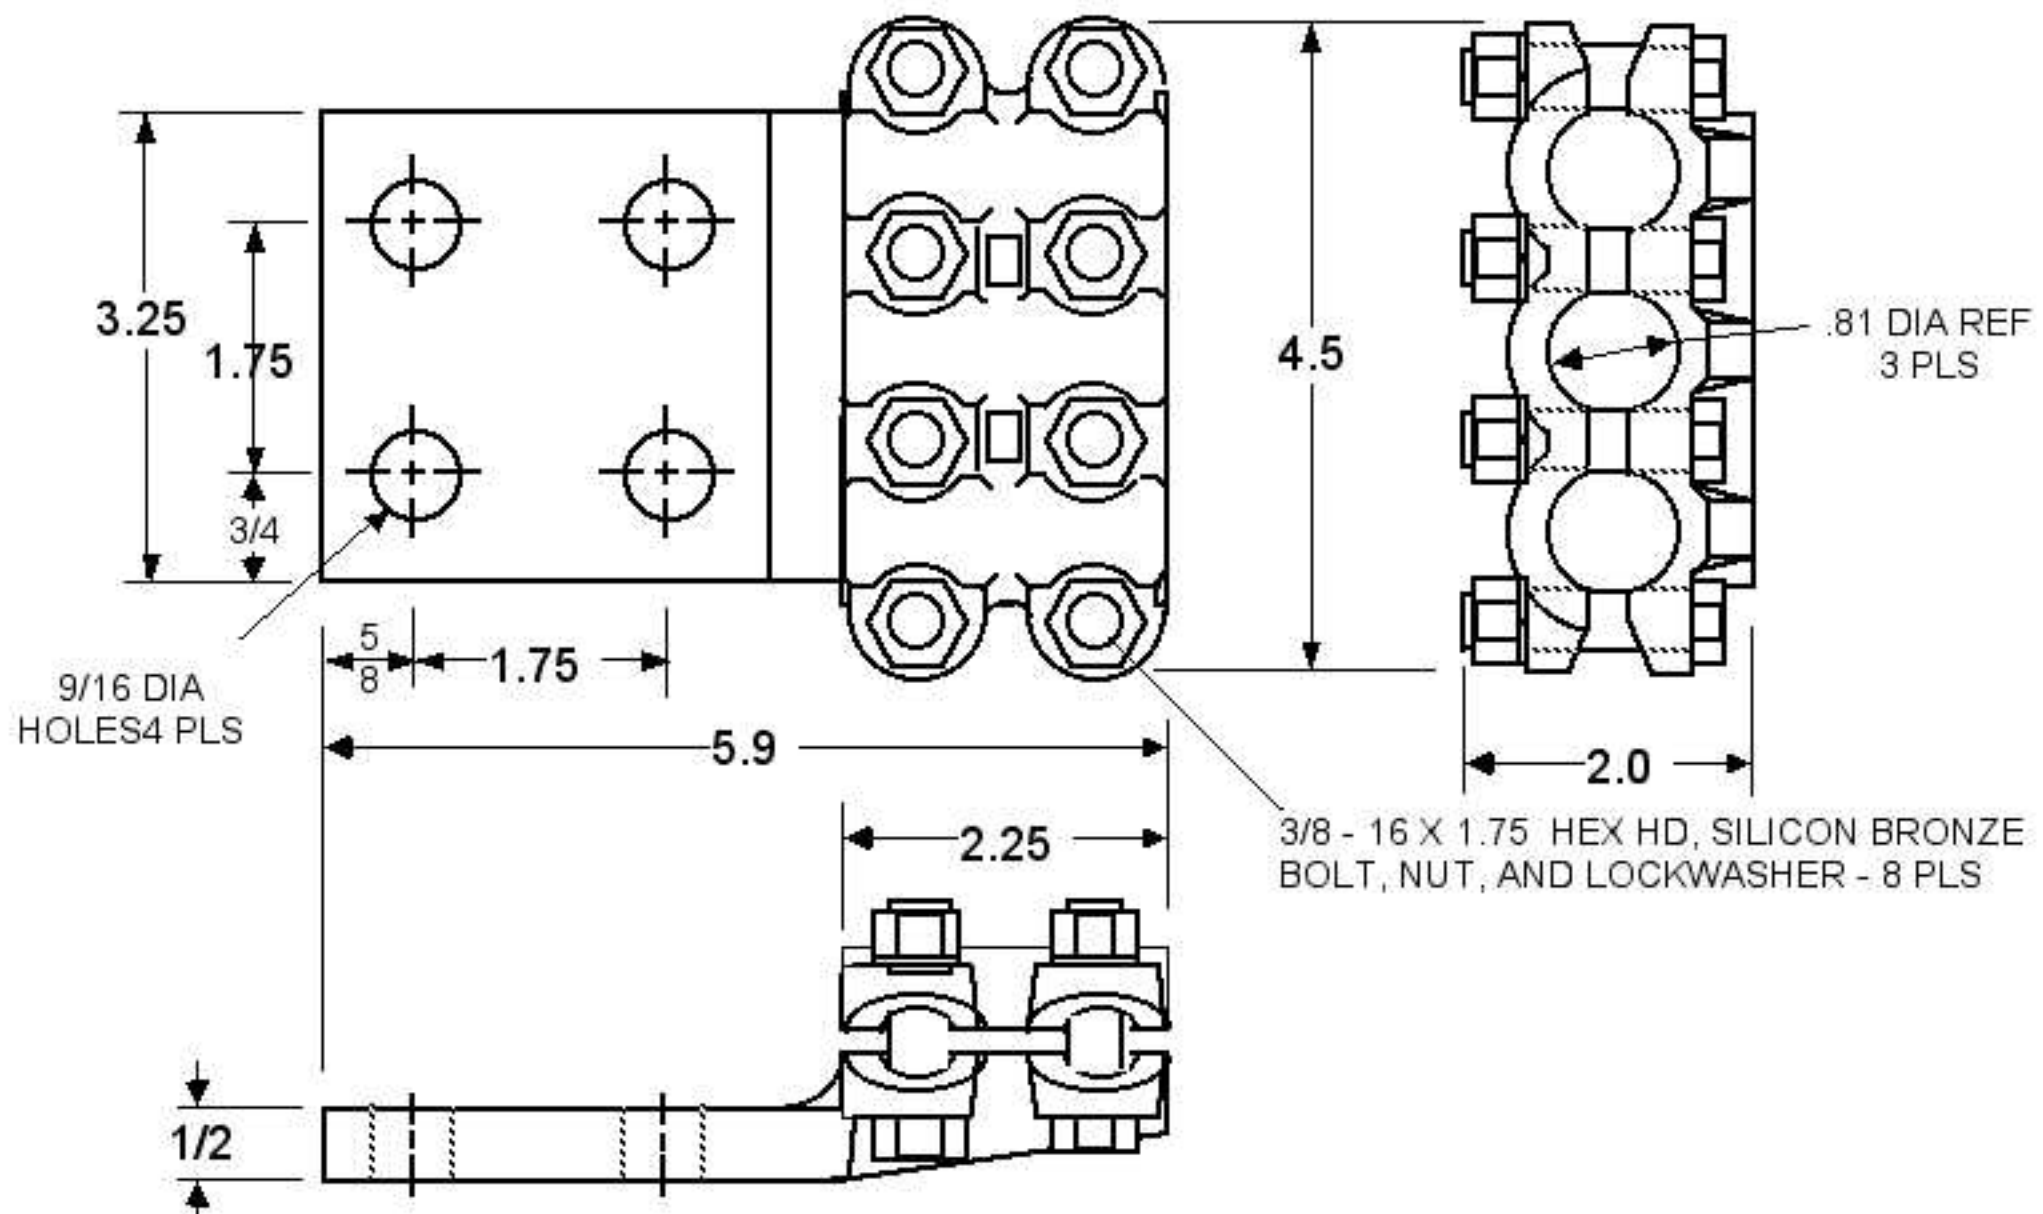

CLAMP TYPE CABLE CONNECTORS

MATERIAL: COPPER ALLOY SAND
CASTING DIMENSIONS ARE IN INCHES

CONNECTOR FOR (2) 500 MCM CABLES 1.5" X 1.5"
4 HOLE SPACING -- NO. 900908
1.75" X 1.75" NEMA
4 HOLE SPACING -- NO. 900909

CONNECTOR FOR (3) 500 MCM
CABLES ASSY NO. 900930

POWERSWITCH, INC

TROY, MO 63379, 1-800-526-6740